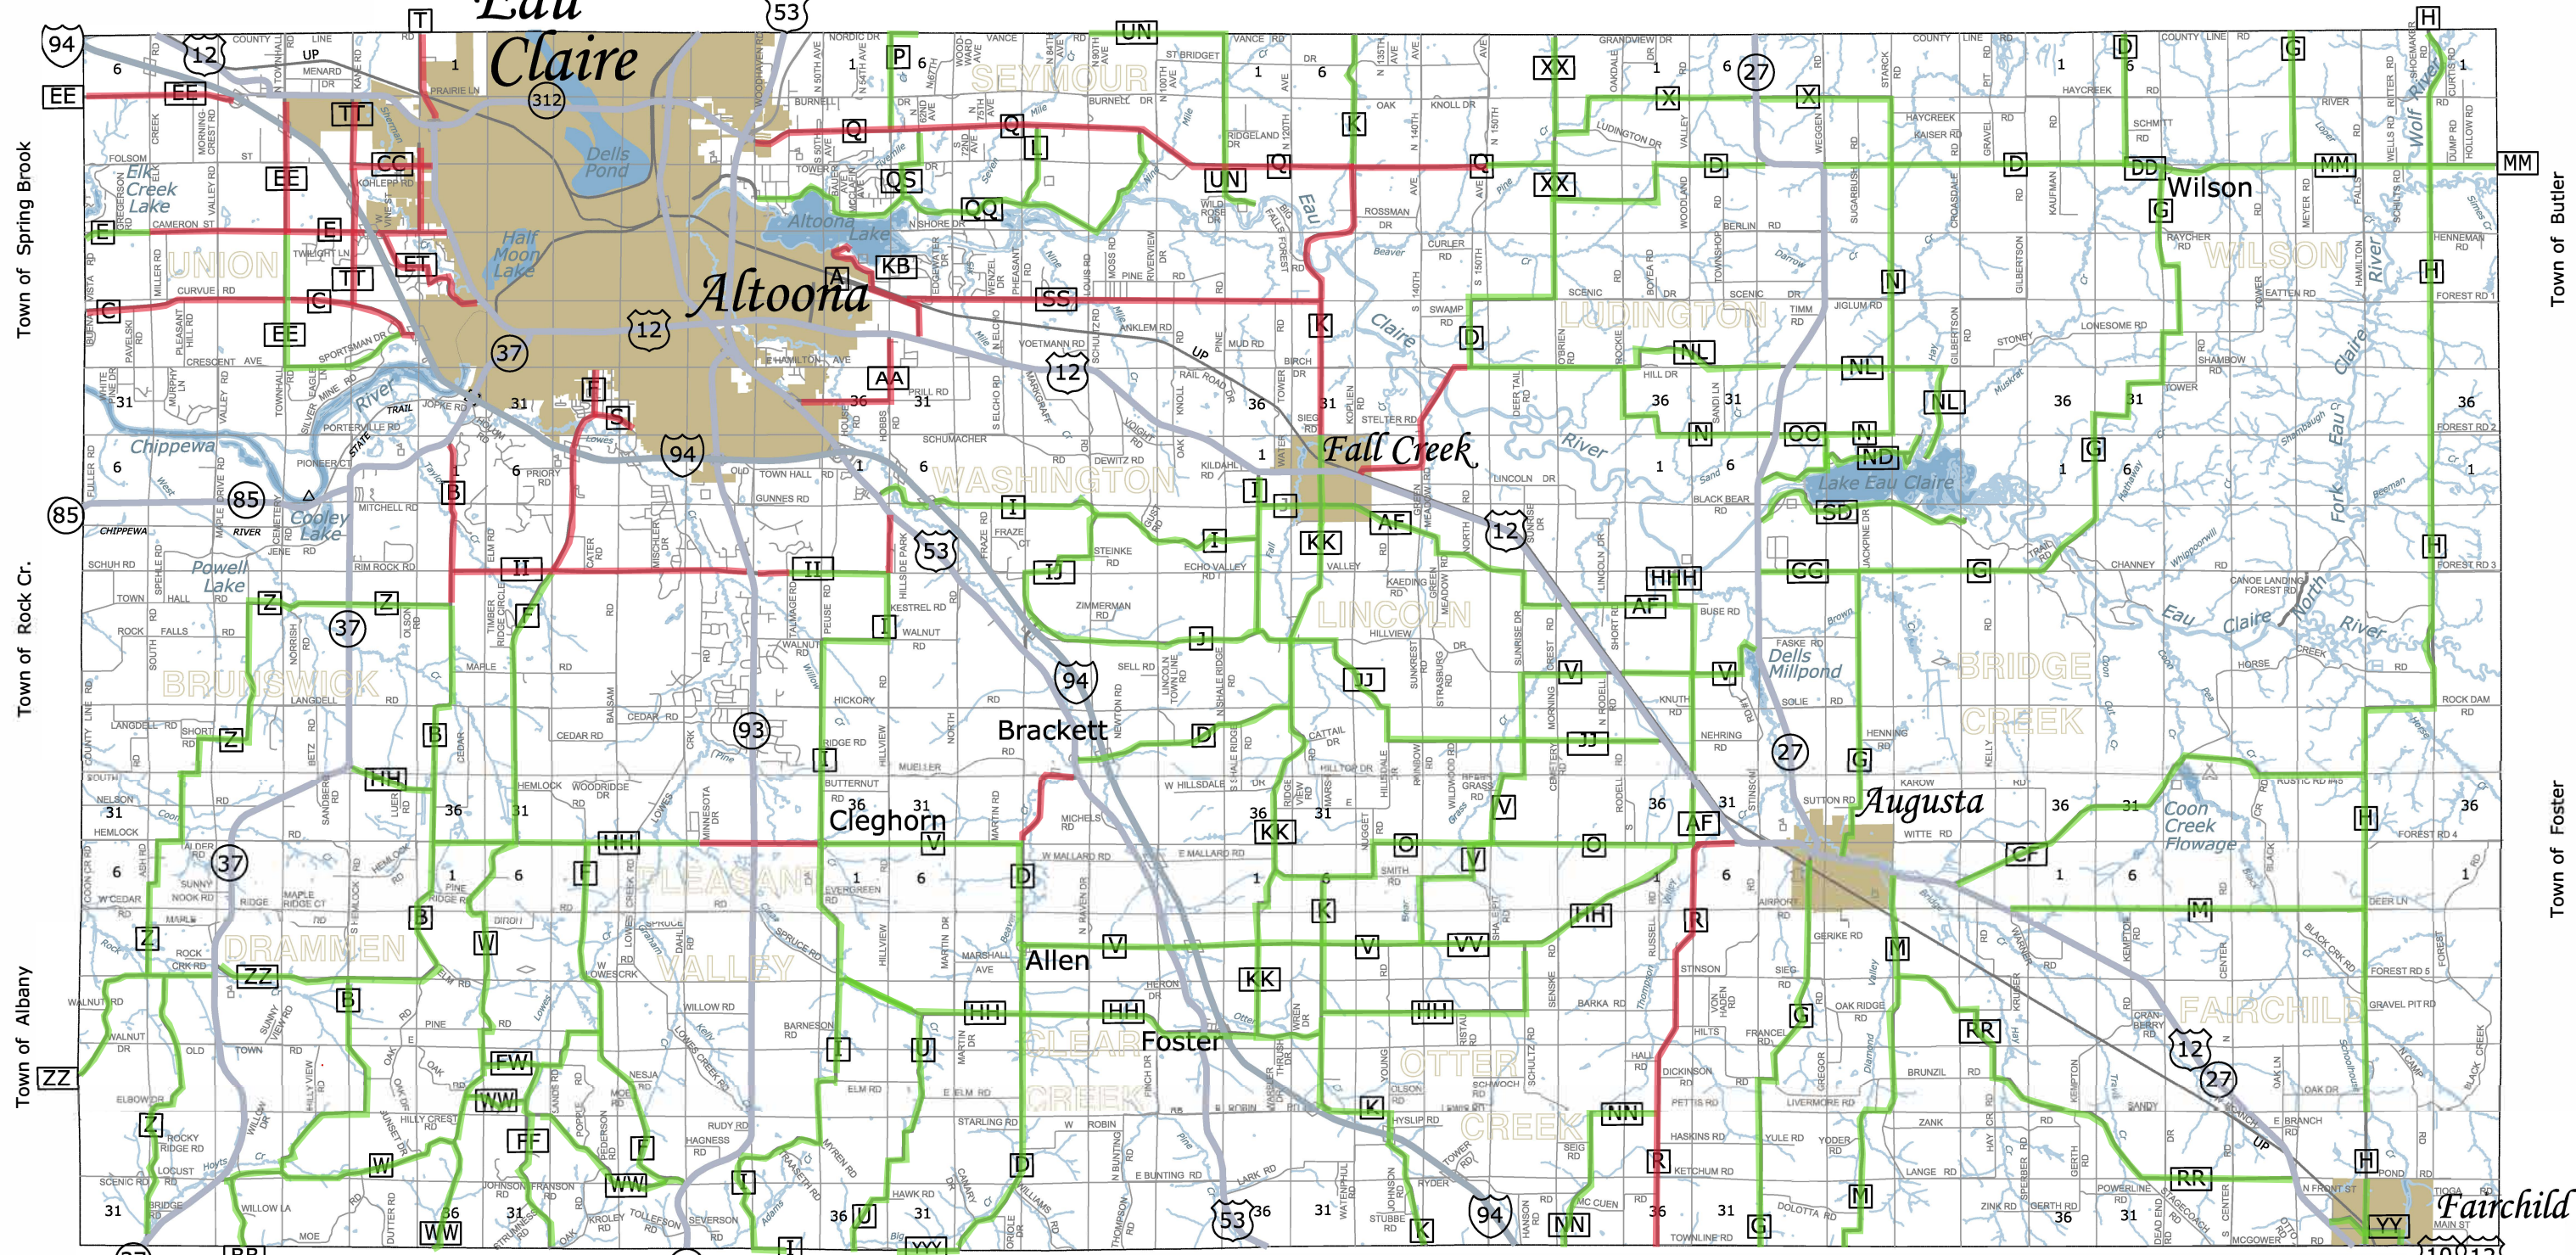

EAU CLAIRE COUNTY ATV/UTV ROUTE MAP

CHIPPEWA CO.

CHIPPEWA CO.

CHIPPEWA CO.

Town of Wheaton

Town of Hallie

Town of Lafayette

Town of Sigel

Town of Edson

DUNN CO.

CLARK CO.

DUNN CO.

Town of Butler

PEPIN CO.

Town of Foster

Town of Albany

CLARK CO.

Town of Napes

Town of Albion

Town of Unity

Town of Sumner

Town of Garfield

Town of Cleveland

BUFFALO CO.

TREMPEALEAU CO.

TREMPEALEAU CO.

JACKSON CO.